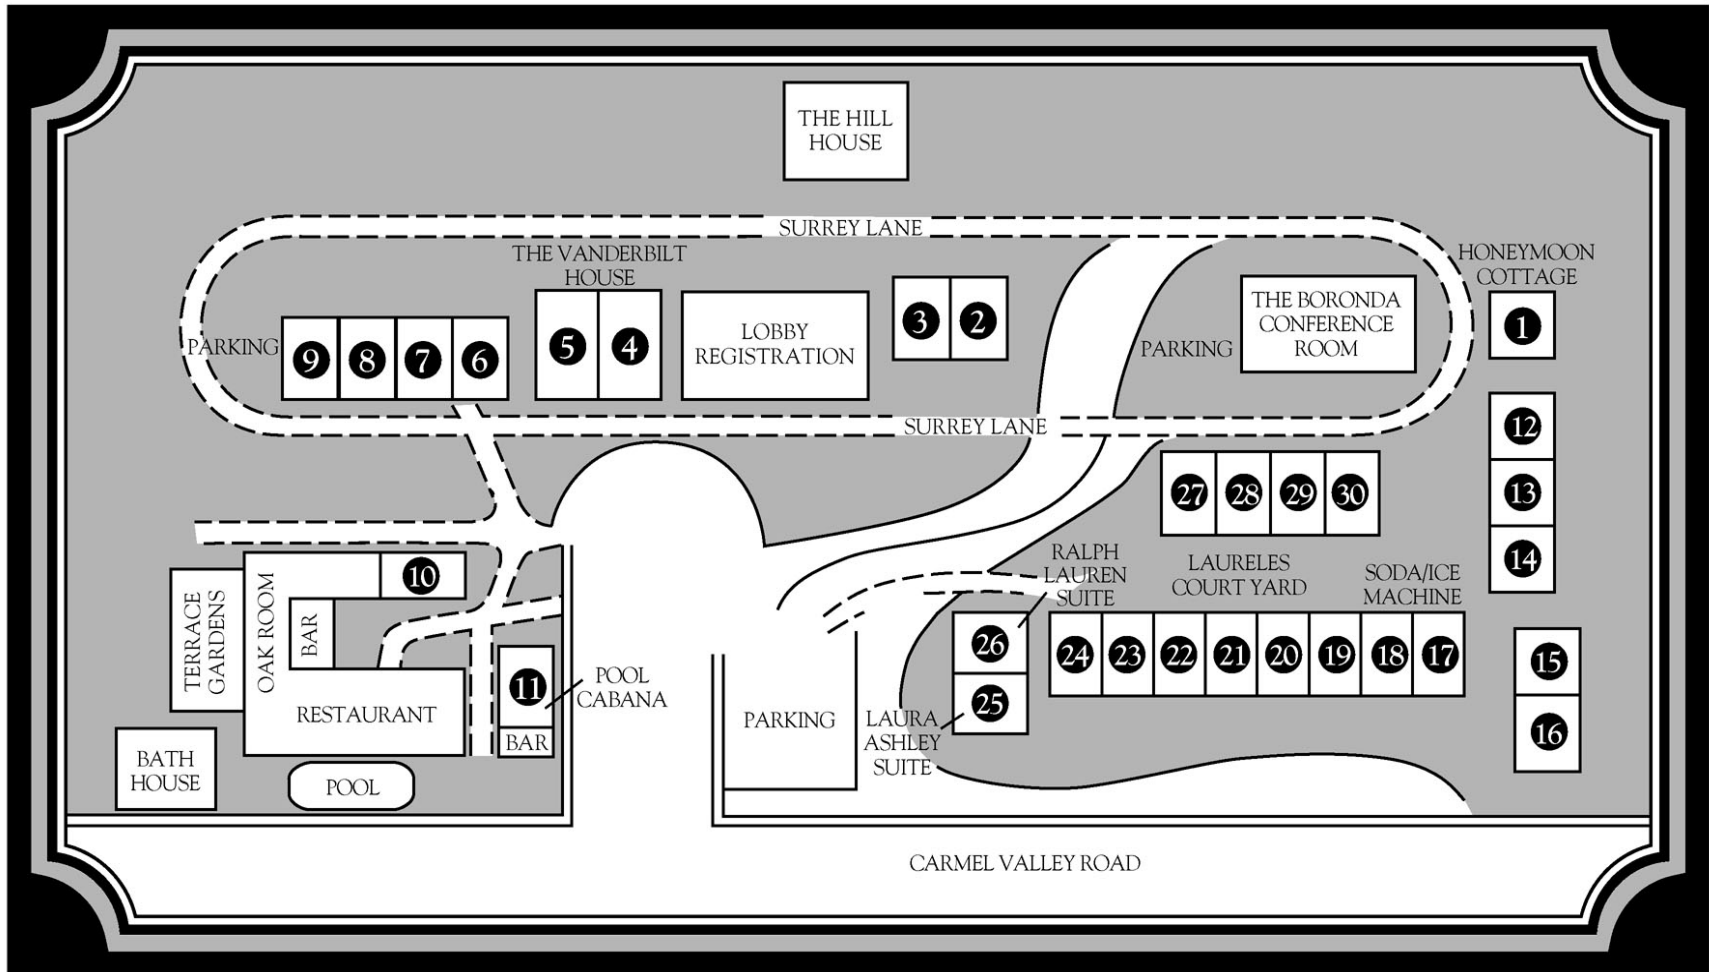

Rooming Map of Los Laureles Lodge

313 West Carmel Valley Road
831-659-2233
www.loslaureles.com